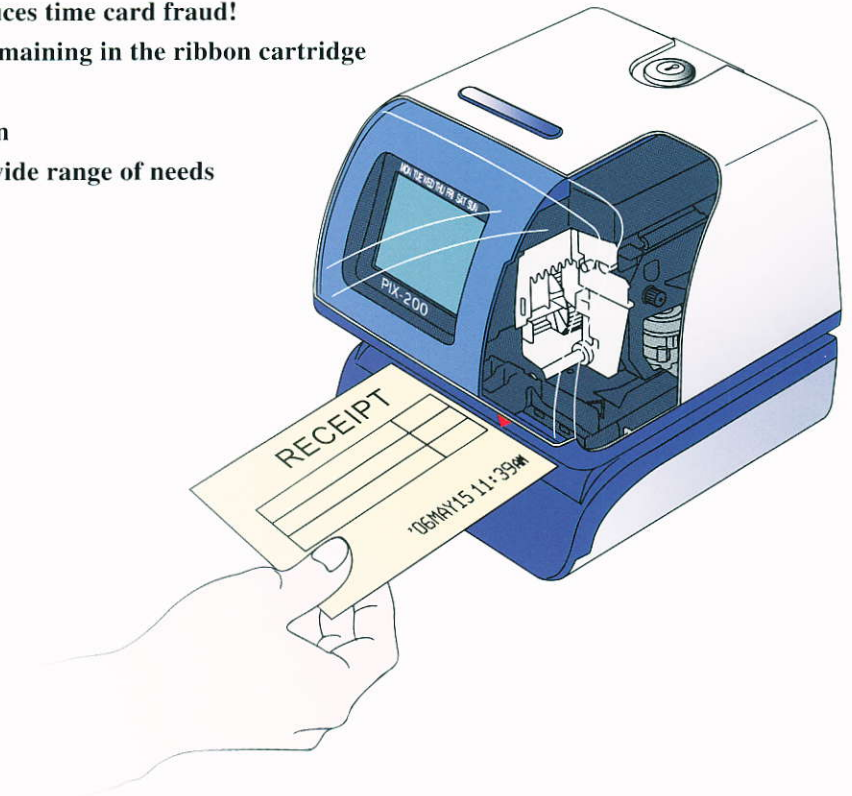

PIX-200

AMANO®

ECONOMICAL TIME RECORDER/STAMP WITH VALUABLE FEATURES AND BENEFITS

KEY FEATURES:

- Automatic Daylight Saving Time Adjustment
- 31 Selectable preset print style: Prints year, month, day, date, hour (AM/PM or 0-23), minutes (regular, 10th, 1/100A, 1/100B(5/100)), seconds, 8-digit number and comments in various order
- 13 Selectable comments: i.e. RCVD, SENT etc. in 6 Languages (Eng, Spa, Germ, Ita, Fre, Por)
- Programmable Customized Comment imprint (up to 3 lines)
- Prints up to eight (8) consecutive numbers with automatic reset function at a specified programmed time

KEY BENEFITS:

- Illuminated Print Window improves efficiency on time card stamping
- Password prevents tampering with settings – reduces time card fraud!
- Ink capacity gauge indicates the amount of ink remaining in the ribbon cartridge
- Easy-to-replace ribbon cartridge saves time
- Wall or desk mount provides for flexible operation
- Programmable print size by mm accommodates wide range of needs

OPTIONAL FEATURES:

- Atomic/Radio controlled clock (Germany, UK)
- Full Power reserve (72 hours or 400 punches)
  Plus one of the below:
- Signal Device, 20 steps a week
- LAN Communication for NTP
- USB Communication for programming

Programmable Customized Comments
Imprint Sample: MAY06 AM11:56 02s
00000015 PAID
THANK YOU

PIX-200 SPECIFICATIONS

Printing	Dot matrix printing
Power Supply	100/120/230 VAC 50/60Hz
Operating Conditions	Temperature 14F-113F (-10 to 45°C) Humidity 10% - 90% RH (no condensation)
Dimensions	6.3"(w)x6.4"(h)x6.7"(d) (159(w)x163(h)x171(d) mm)
Clock System	Quartz oscillation system, Accuracy ± 3 seconds per week (77F$\pm$9F) (25 $\pm$ 5°C)
Weight	4.85 lbs. (2.2 kg) (not including optional battery, AC adapter)
Memory Retention	Clock and programming data kept for 3 years without AC power

Specifications and descriptions contained in this catalog may be subject to change without notice.

Distributed by:

AMANO Corporation

275 MAMEDO-CHO, KOHOKU-KU, YOKOHAMA,
JAPAN 222-8558
TEL.+81-45-439-1508 FAX.+81-45-439-1151
HOME PAGE:<http://www.amano.co.jp/> / English/