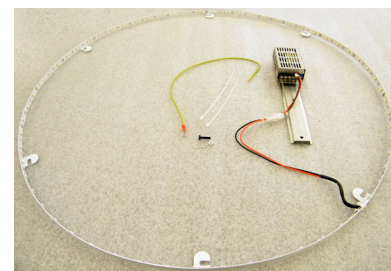

DESCRIPTION

- LED illumination kit for replacement of the fluorescent tube of TGV clocks.
 - TGV 950 and 970.

STANDARDS

- Standard EN 50081-1: Generic Emissions.
- Standard EN 50082-1: Generic Immunity.

TECHNICAL FEATURES

The kit for TGV 950 is composed of:

- 1 light diffuser,
- 1 ring of 45 Leds (6 cd/led),
- 1 power supply 240VAC / 12V, 25W,
- 1 cable tie.

Kit for TGV 950

The kit for TGV 970 is composed of:

- 1 ring of 63 Leds (6 cd/led),
- 1 power supply 240VAC / 12V, 25W,
- 2 cable ties,
- 1 earth wire,
- 1 screw with nut and washer.