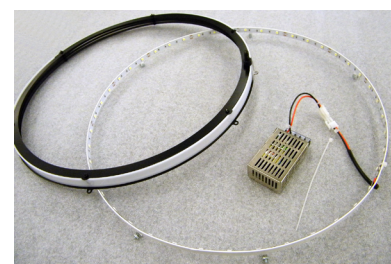

DESCRIPTION

- LED illumination kit for replacement of the fluorescent tube of TGV clocks.
 - TGV 950 and 970.

STANDARDS

- Standard EN 50081-1: Generic Emissions.
- Standard EN 50082-1: Generic Immunity.

TECHNICAL FEATURES

The kit for TGV 950 is composed of:

- 1 light diffuser,
- 1 ring of 45 Leds (6 cd/led),
- 1 power supply 240VAC / 12V, 25W,
- 1 cable tie.

Kit for TGV 950

The kit for TGV 970 is composed of:

- 1 ring of 63 Leds (6 cd/led),
- 1 power supply 240VAC / 12V, 25W,
- 2 cable ties,
- 1 earth wire,
- 1 screw with nut and washer.