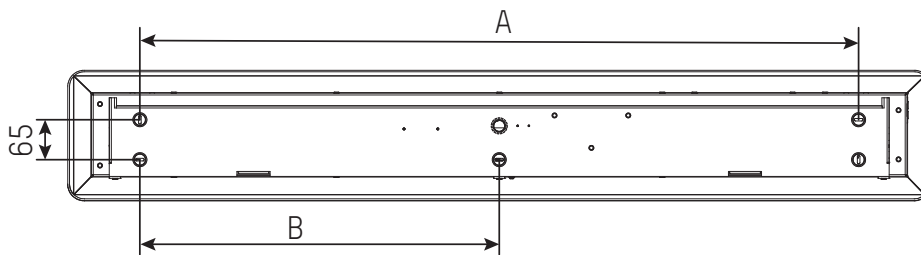

# WORLD STYLE

Horizontal - 5cm

## SYNTHETIC TABLE

	3 cities	4 cities	5 cities	6 cities	7 cities
A	875 mm	1140 mm	1405 mm	1670 mm	1935 mm
Weight	5 kg	6.5 kg	8 kg	9.5 kg	11 kg
Consumption max	100-240VAC ; 67-28mA	100-240VAC ; 86-36mA	100-240VAC ; 105-44mA	100-240VAC ; 124-52mA	100-240VAC ; 143-60mA

## WALL MOUNTING

Dimensions \ Cities	3 cities	4 cities	5 cities	6 cities	7 cities
A	640 mm	905 mm	1170 mm	1435 mm	1700 mm
B	320 mm	452,5 mm	585 mm	717,5 mm	850 mm